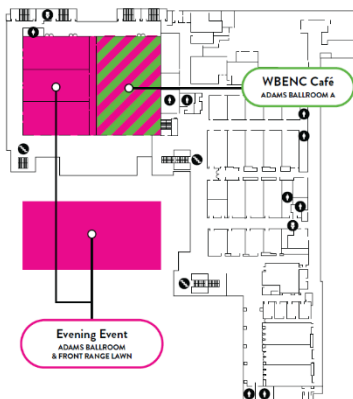

TUESDAY

LEVEL 3

LEVEL 3 RPO MEET UPS

LEVEL 2

LEVEL 1

LEVEL 2 RPO MEET UPS

WEDNESDAY

LEVEL 3

LEVEL 2

LEGEND	
■ Receptions	■ Meal Locations
■ Programs	■ Expo
■ Registration	Gender Inclusive Restroom
	Sensory Adjustment Space

THURSDAY

LEVEL 3

LEVEL 2

LEVEL 1

LEGEND	
Meal Locations	Expo
Receptions	Gender Inclusive Restroom
Programs	Sensory Adjustment Space
Registration	

LEVEL 3

LEVEL 2