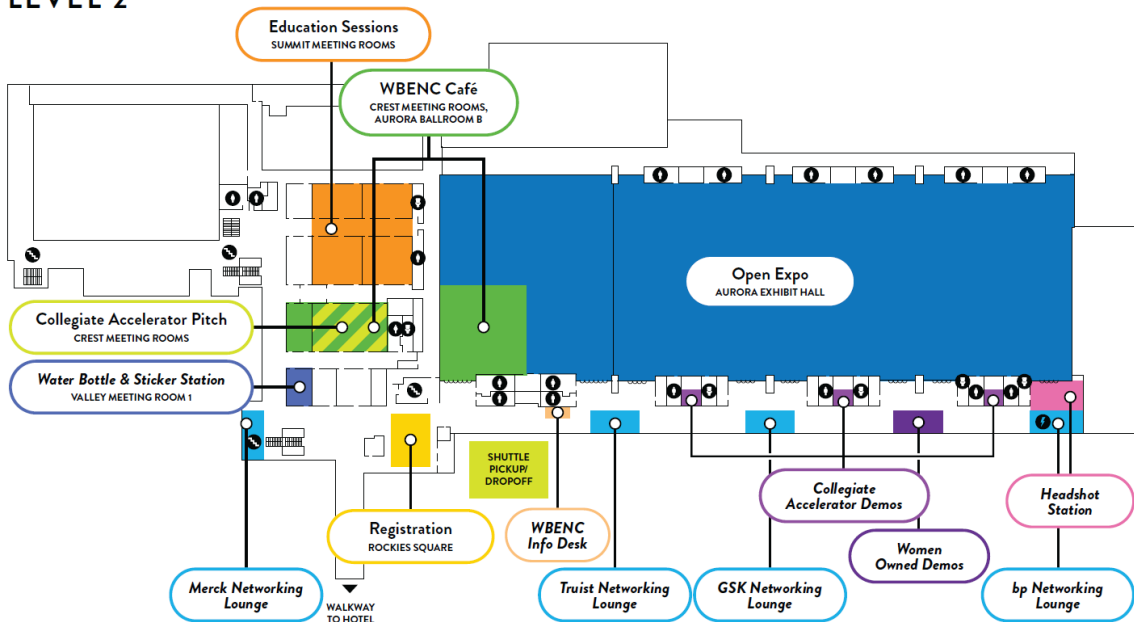

TUESDAY

LEVEL 3

LEVEL 3 RPO MEET UPS

LEVEL 2

LEVEL 1

LEVEL 2 RPO MEET UPS

WEDNESDAY

LEVEL 3

LEVEL 2

LEGEND	
■ Receptions	■ Meal Locations
■ Programs	■ Expo
■ Registration	Gender Inclusive Restroom
	Sensory Adjustment Space

THURSDAY

LEVEL 3

LEVEL 2

LEVEL 1

LEGEND	
Meal Locations	Expo
Receptions	Gender Inclusive Restroom
Programs	Sensory Adjustment Space
Registration	

LEVEL 3

LEVEL 2