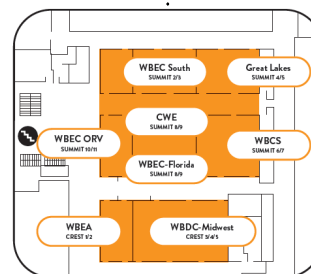

TUESDAY

LEVEL 3

LEVEL 3 RPO MEET UPS

LEVEL 2

LEVEL 1

LEVEL 2 RPO MEET UPS

WEDNESDAY

LEVEL 3

LEVEL 2

LEGEND	
■ Receptions	■ Meal Locations
■ Programs	■ Expo
■ Registration	Gender Inclusive Restroom
	Sensory Adjustment Space

THURSDAY

LEVEL 3

LEVEL 2

LEVEL 1

LEGEND	
Meal Locations	Expo
Receptions	Gender Inclusive Restroom
Programs	Sensory Adjustment Space
Registration	

LEVEL 3

LEVEL 2