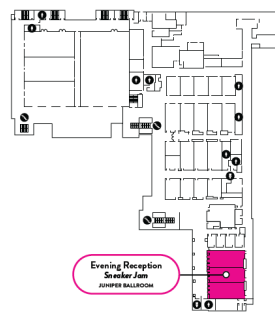

TUESDAY

LEVEL 3

LEVEL 3 RPO MEET UPS

LEVEL 2

LEVEL 1

LEVEL 2 RPO MEET UPS

WEDNESDAY

LEVEL 3

LEVEL 2

LEGEND	
■ Receptions	■ Meal Locations
■ Programs	■ Expo
■ Registration	Gender Inclusive Restroom
	Sensory Adjustment Space

THURSDAY

LEVEL 3

LEVEL 2

LEVEL 1

LEGEND	
Meal Locations	Expo
Receptions	Gender Inclusive Restroom
Programs	Sensory Adjustment Space
Registration	

LEVEL 3

LEVEL 2