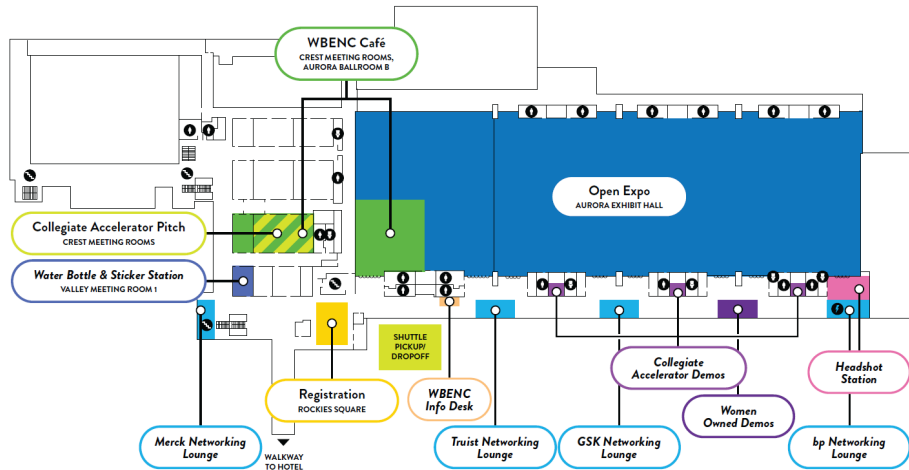

TUESDAY

LEVEL 3

LEVEL 3 RPO MEET UPS

LEVEL 2

LEVEL 1

LEVEL 2 RPO MEET UPS

WEDNESDAY

LEVEL 3

LEVEL 2

LEGEND	
■ Receptions	■ Meal Locations
■ Programs	■ Expo
■ Registration	Gender Inclusive Restroom
	Sensory Adjustment Space

THURSDAY

LEVEL 3

LEVEL 2

LEVEL 1

LEGEND	
Meal Locations	Expo
Receptions	Gender Inclusive Restroom
Programs	Sensory Adjustment Space
Registration	

LEVEL 3

LEVEL 2