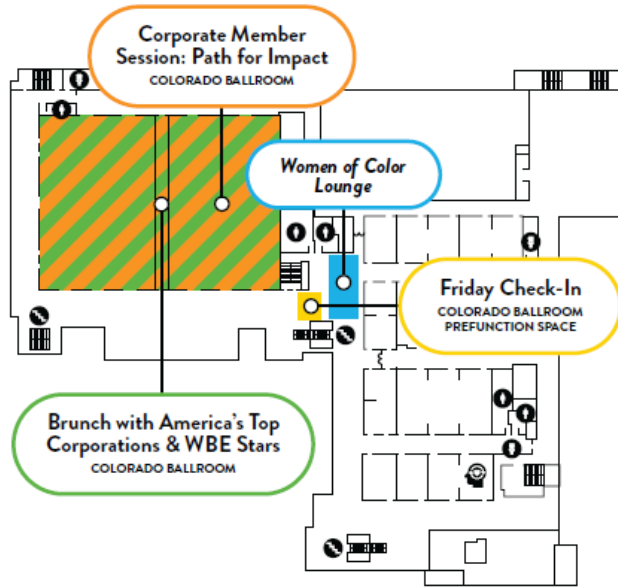

TUESDAY

LEVEL 3

LEVEL 3 RPO MEET UPS

LEVEL 2

LEVEL 1

LEVEL 2 RPO MEET UPS

WEDNESDAY

LEVEL 3

LEVEL 2

LEGEND	
■ Receptions	■ Meal Locations
■ Programs	■ Expo
■ Registration	Gender Inclusive Restroom
	Sensory Adjustment Space

THURSDAY

LEVEL 3

LEVEL 2

LEVEL 1

LEGEND	
Meal Locations	Expo
Receptions	Gender Inclusive Restroom
Programs	Sensory Adjustment Space
Registration	

LEVEL 3

LEVEL 2