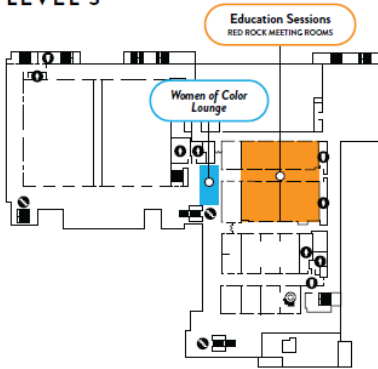

TUESDAY

LEVEL 3

LEVEL 3 RPO MEET UPS

LEVEL 2

LEVEL 1

LEVEL 2 RPO MEET UPS

WEDNESDAY

LEVEL 3

LEVEL 2

LEGEND	
■ Receptions	■ Meal Locations
■ Programs	■ Expo
■ Registration	Gender Inclusive Restroom
	Sensory Adjustment Space

THURSDAY

LEVEL 3

LEVEL 2

LEVEL 1

LEGEND	
Meal Locations	Expo
Receptions	Gender Inclusive Restroom
Programs	Sensory Adjustment Space
Registration	

LEVEL 3

LEVEL 2