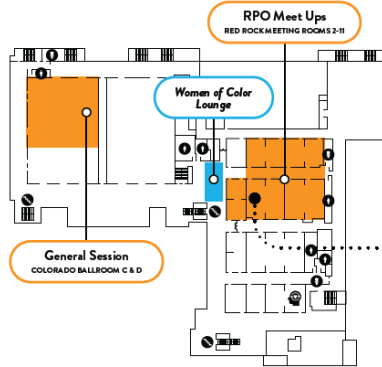

TUESDAY

LEVEL 3

LEVEL 3 RPO MEET UPS

LEVEL 2

LEVEL 1

LEVEL 2 RPO MEET UPS

WEDNESDAY

LEVEL 3

LEVEL 2

LEGEND	
■ Receptions	■ Meal Locations
■ Programs	■ Expo
■ Registration	Gender Inclusive Restroom
	Sensory Adjustment Space

THURSDAY

LEVEL 3

LEVEL 2

LEVEL 1

LEGEND	
Meal Locations	Expo
Receptions	Gender Inclusive Restroom
Programs	Sensory Adjustment Space
Registration	

LEVEL 3

LEVEL 2