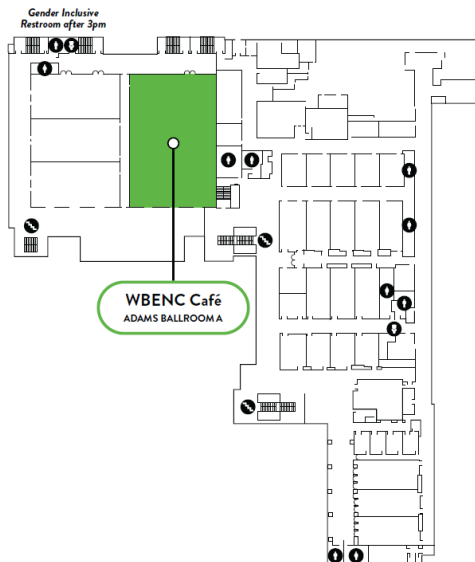

TUESDAY

LEVEL 3

LEVEL 3 RPO MEET UPS

LEVEL 2

LEVEL 1

LEVEL 2 RPO MEET UPS

WEDNESDAY

LEVEL 3

LEVEL 2

LEGEND	
■ Receptions	■ Meal Locations
■ Programs	■ Expo
■ Registration	Gender Inclusive Restroom
	Sensory Adjustment Space

THURSDAY

LEVEL 3

LEVEL 2

LEVEL 1

LEGEND	
Meal Locations	Expo
Receptions	Gender Inclusive Restroom
Programs	Sensory Adjustment Space
Registration	

LEVEL 3

LEVEL 2