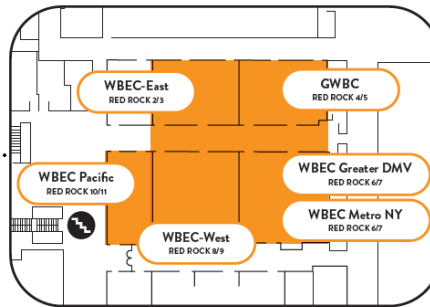

TUESDAY

LEVEL 3

LEVEL 3 RPO MEET UPS

LEVEL 2

LEVEL 1

LEVEL 2 RPO MEET UPS

WEDNESDAY

LEVEL 3

LEVEL 2

LEGEND	
■ Receptions	■ Meal Locations
■ Programs	■ Expo
■ Registration	Gender Inclusive Restroom
	Sensory Adjustment Space

THURSDAY

LEVEL 3

LEVEL 2

LEVEL 1

LEGEND	
Meal Locations	Expo
Receptions	Gender Inclusive Restroom
Programs	Sensory Adjustment Space
Registration	

LEVEL 3

LEVEL 2