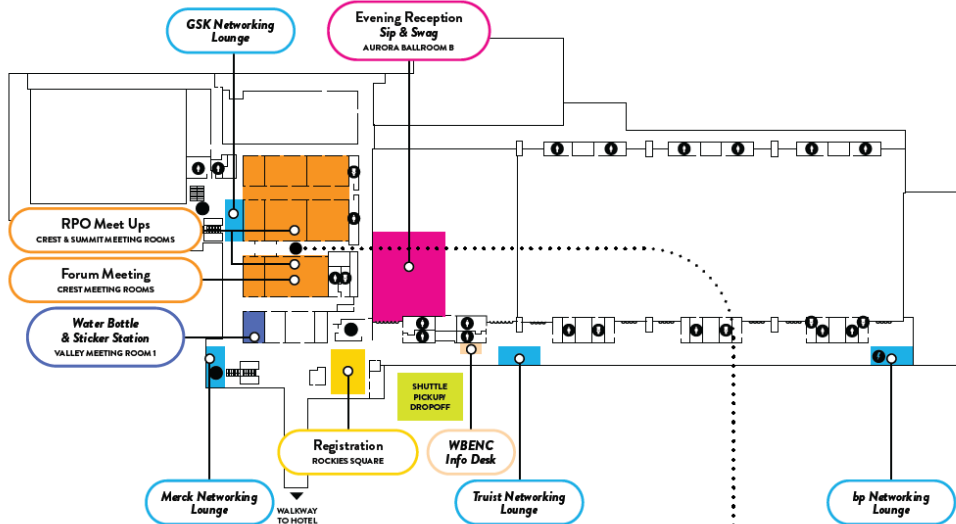

TUESDAY

LEVEL 3

LEVEL 3 RPO MEET UPS

LEVEL 2

LEVEL 1

LEVEL 2 RPO MEET UPS

WEDNESDAY

LEVEL 3

LEVEL 2

LEGEND	
■ Receptions	■ Meal Locations
■ Programs	■ Expo
■ Registration	Gender Inclusive Restroom
	Sensory Adjustment Space

THURSDAY

LEVEL 3

LEVEL 2

LEVEL 1

LEGEND	
Meal Locations	Expo
Receptions	Gender Inclusive Restroom
Programs	Sensory Adjustment Space
Registration	

LEVEL 3

LEVEL 2